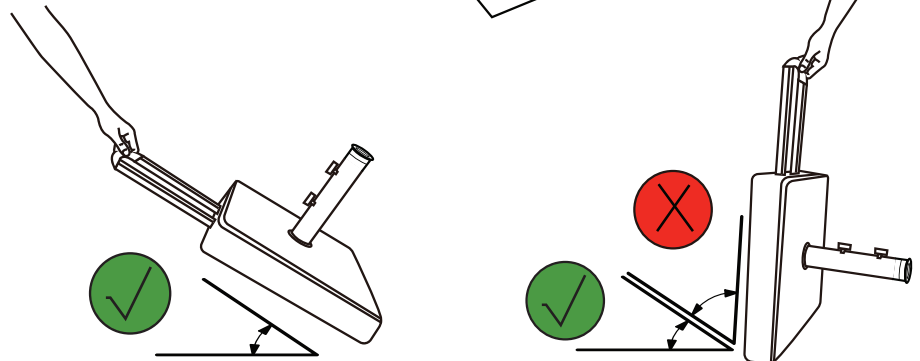

Sunranger®
Umbrellas
The hotter it gets, the harder we work™

SUNRANGER® FATBOY 40KG CONCRETE BASE

(A) Base

(B) Sidescrews

(C) Spigot

(D) Reducers

For further information please call Shade Australia on 1800 155 233
or email us at info@shadeaustralia.com.au
91 Stanley Rd, Ingleburn NSW 2565