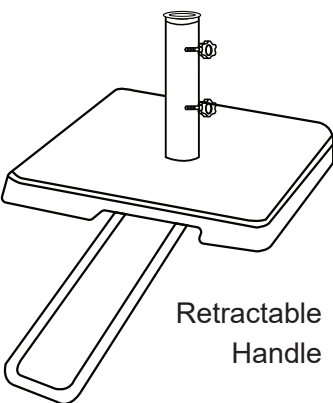

Sunranger®
Umbrellas
The hotter it gets, the harder we work™

SUNRANGER® FATBOY 40KG CONCRETE BASE

(A) Base

(B) Sidescrews

(C) Spigot

(D) Reducers

For further information please call Shade Australia on 1800 155 233
or email us at info@shadeaustralia.com.au
91 Stanley Rd, Ingleburn NSW 2565