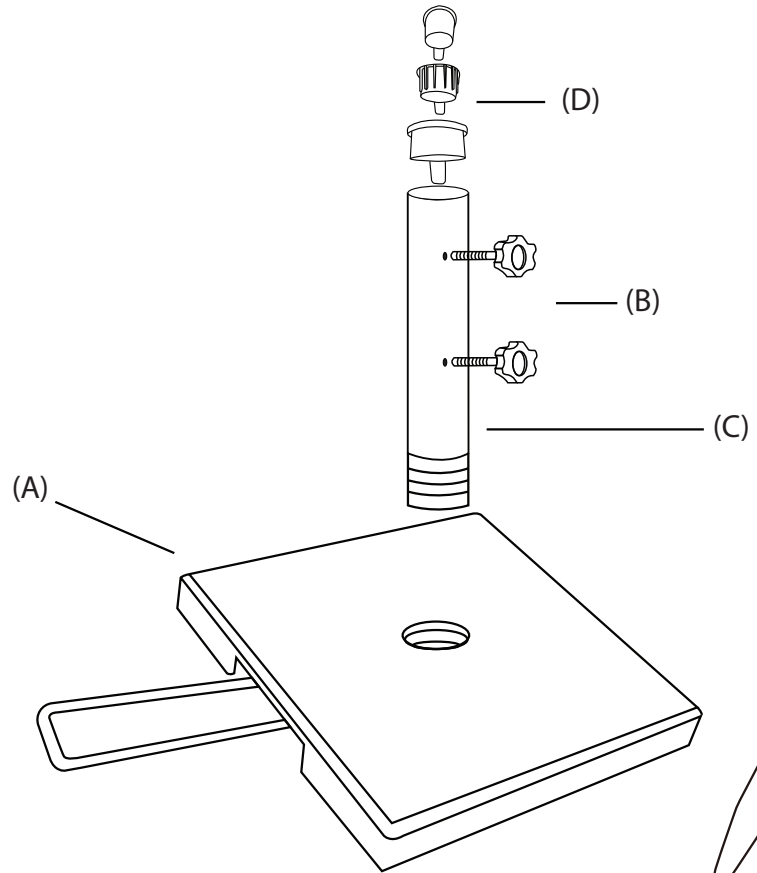

Sunranger®
Umbrellas
The hotter it gets, the harder we work™

SUNRANGER® FATBOY 40KG CONCRETE BASE

(A) Base

(B) Sidescrews

(C) Spigot

(D) Reducers

For further information please call Shade Australia on 1800 155 233
or email us at info@shadeaustralia.com.au
91 Stanley Rd, Ingleburn NSW 2565