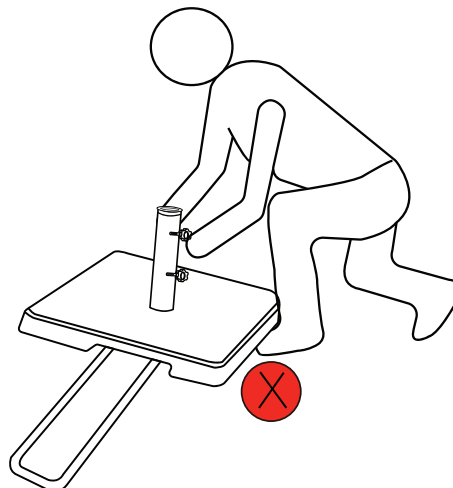

Sunranger®
Umbrellas
The hotter it gets, the harder we work™

SUNRANGER® FATBOY 40KG CONCRETE BASE

(A) Base

(B) Sidescrews

(C) Spigot

(D) Reducers

For further information please call Shade Australia on 1800 155 233
or email us at info@shadeaustralia.com.au
91 Stanley Rd, Ingleburn NSW 2565