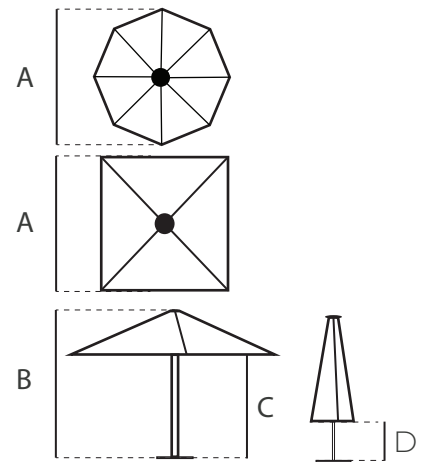

### INSTALLATION OPTIONS

This umbrella requires a base that will fit a 48 mm pole.

OCTAGONAL  
2.7 m

SQUARE  
2.1 m

Area (m <sup>2</sup> )	5.5 m <sup>2</sup>	4.41 m <sup>2</sup>
Mast 2pc	48 mm Diameter	
Frame	Sustainable Beechwood Timber	
Opening	Double Rope & Pulley	

Dimensions (mm)	A	2700	2100
	B	2550	2680
	C	2000	2100
	D	1070	1040