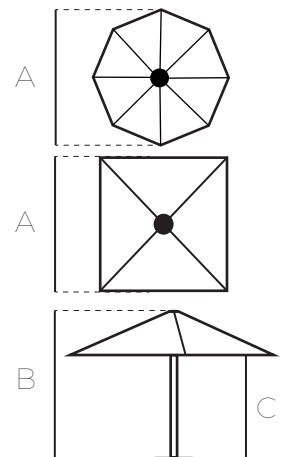

### INSTALLATION OPTIONS

Recommended for use with an extra large or large base. We recommend the sunranger umbrella base.

**VERONA**  
OCTAGONAL  
4.0m

**PORTOFINO**  
OCTAGONAL  
3.5m

**PADUA**  
OCTAGONAL  
3.0m

**SAMARKAND**  
SQUARE  
2.8 m

Area (m <sup>2</sup> )	12.2 m <sup>2</sup>	9.1 m <sup>2</sup>	6.7 m <sup>2</sup>	7.9 m <sup>2</sup>
Mast	58 mm	48 mm	48 mm	58 mm
Frame	Plantation Hardwood Timber			
Opening	Double Rope & Pulley			

Dimensions	A	4.0 m	3.5 m	2.76 m	2.76 m
	B	2.72 m	2.52 m	2.72 m	2.72 m
	C	2.2 m	2.08 m	2.2 m	2.2 m