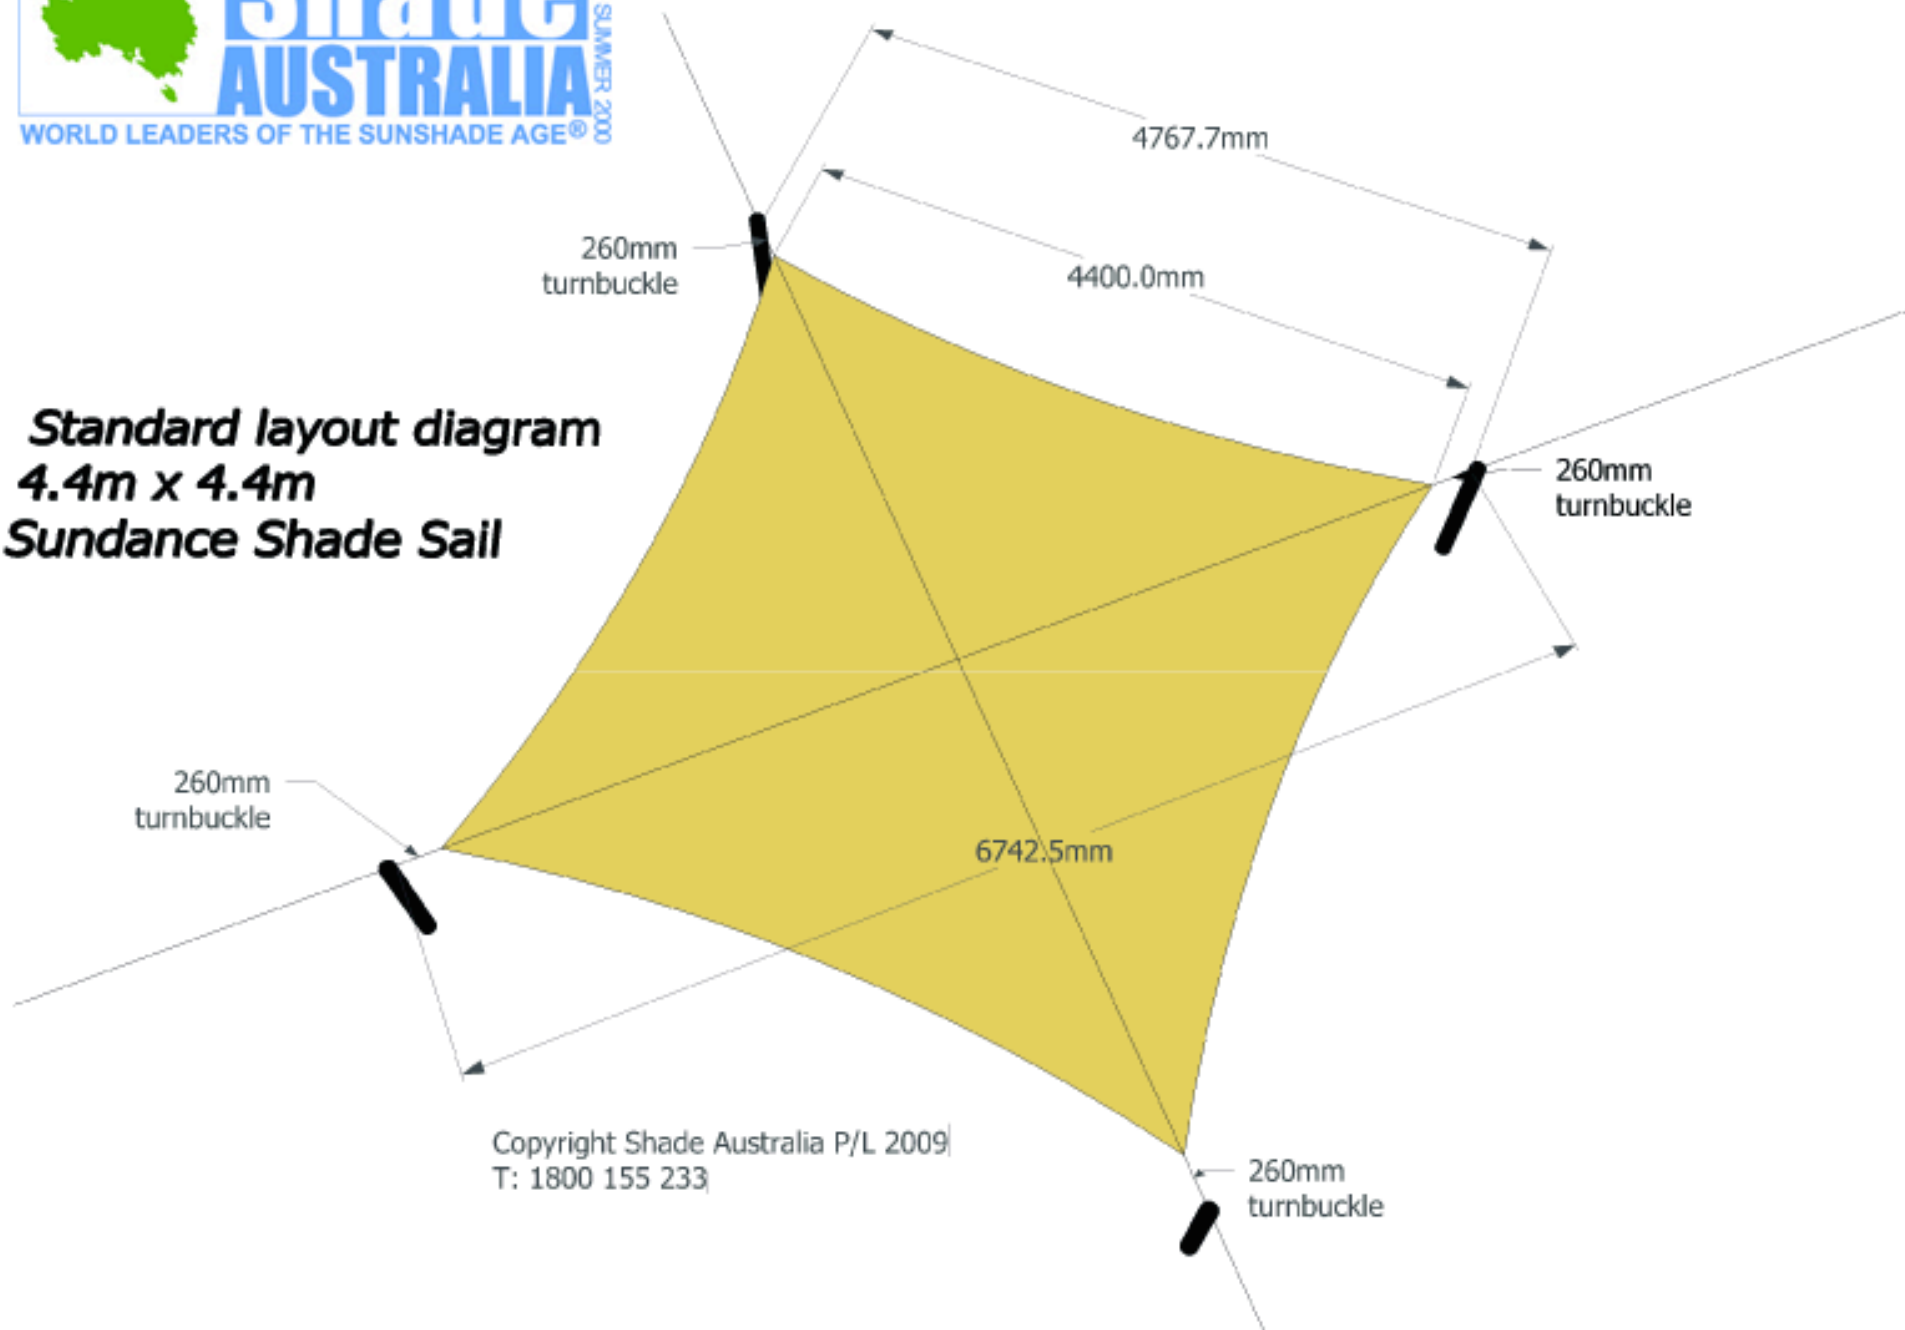

Standard layout diagram
4.4m x 4.4m
Sundance Shade Sail

Copyright Shade Australia P/L 2009
T: 1800 155 233